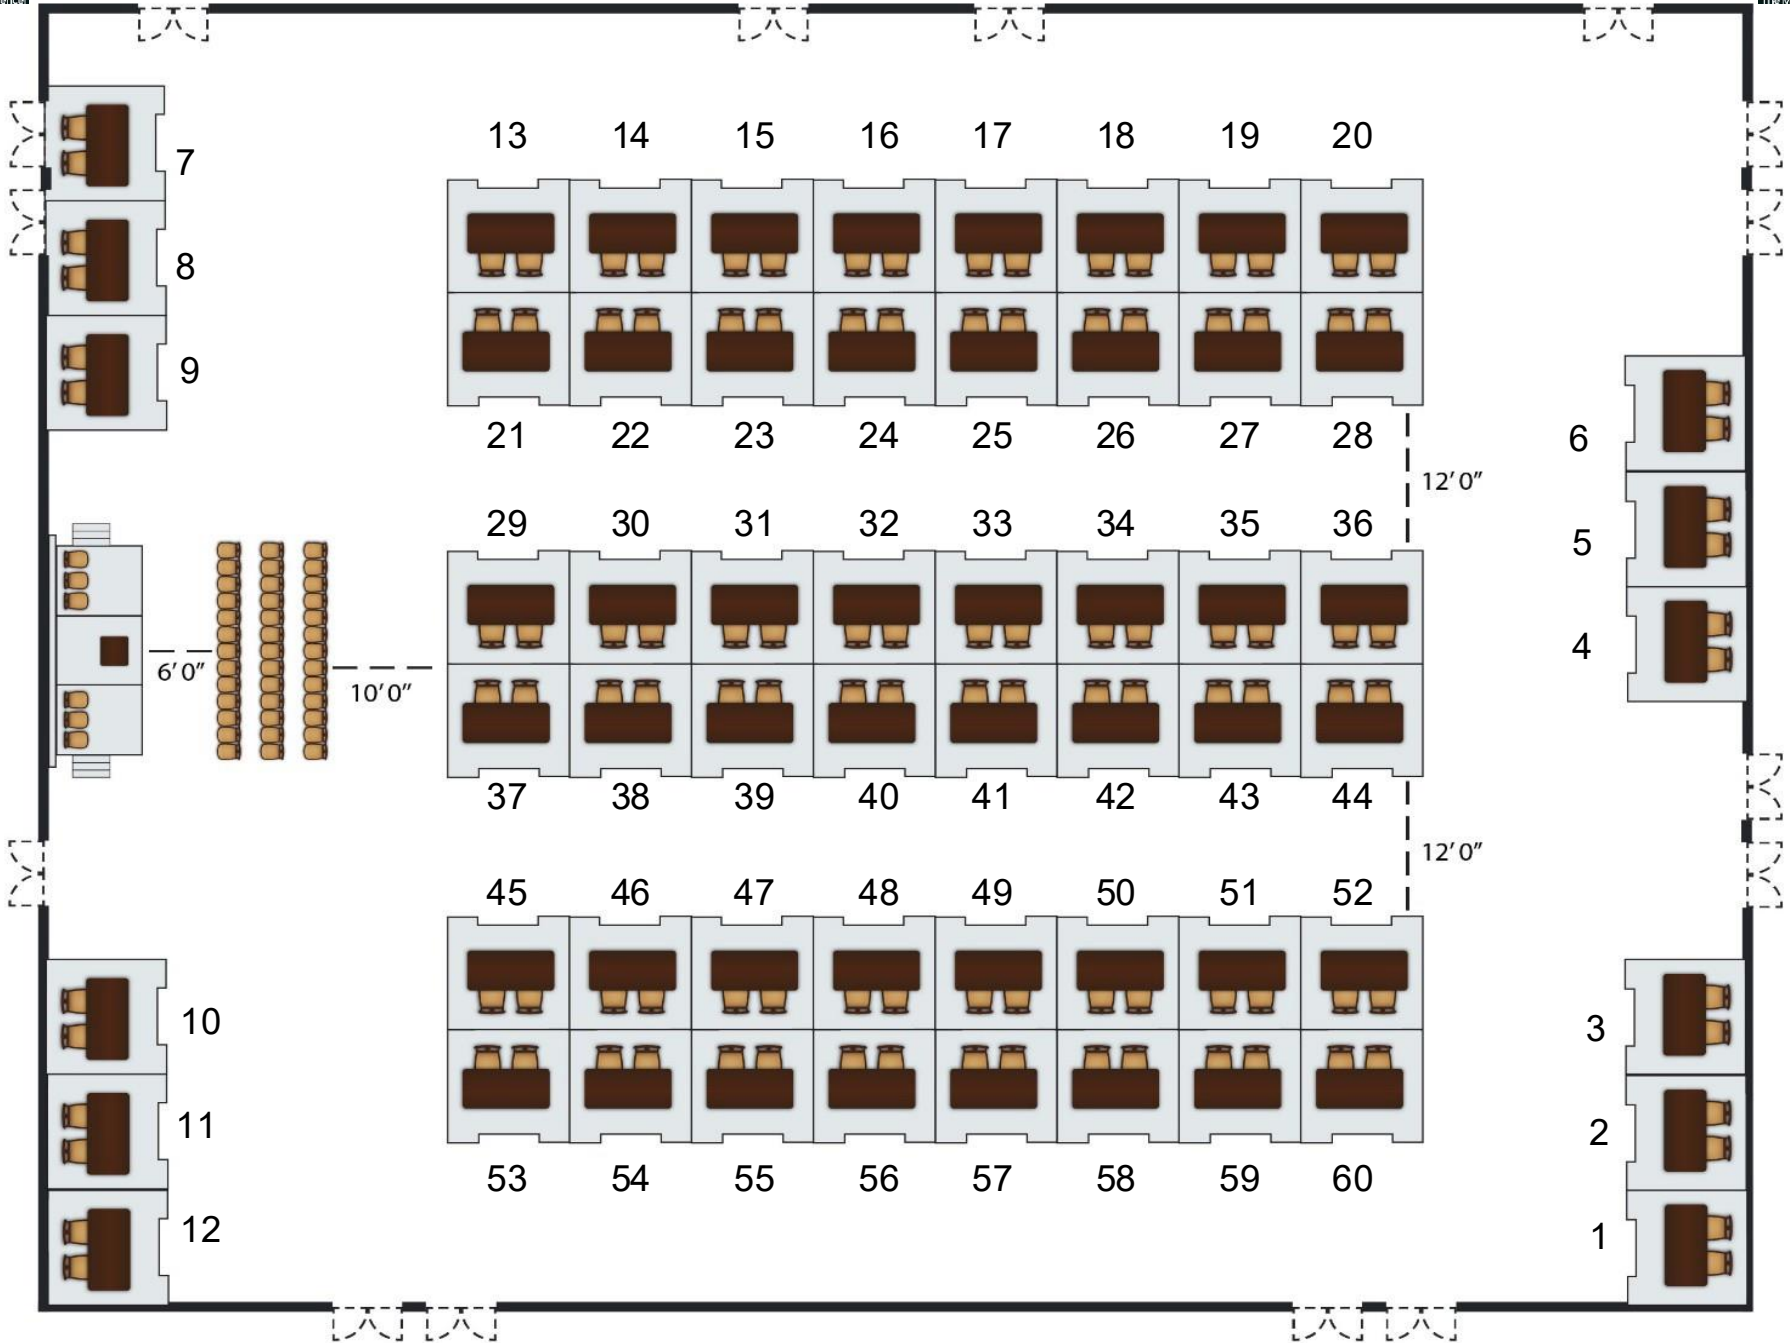

BLACK EXPO
HAMPTON ROADS
The Mall of Black Excellence!

BLACK EXPO FLOOR PLAN

10 Feet

MAIN ENTRANCE

EXHIBITOR / VENDOR SPACES

- **Standard Ballroom Vendor Space** (10' x 10' space) **\$600**
 - *6' table with black skirting
 - * 2 chairs

- Electrical Access Fee **\$165**
- Dedicated Wi-Fi Fee **\$75**

FULL BRANDING PACKAGE

\$1500

Stand out from the crowd with a full Black Expo branding package!

What's Included

- (1) Vendor Space with 6' Table (Total space 10' x 10')
- (2) 81" H x 33" W Custom Retractable Banner Stand Display (reusable) □
- (1) 8ft Table Throw with Full Print (reusable)

****Electrical Access, and Wi-Fi included***

Artwork Specifications

Artwork Size - Resolution - Color Mode - Fonts:

Accepted File Formats:

- Print Area of banner W32" x H80"
- Print Area of table throw 32" x 32"
- 150 DPI Minimum
- CMYK for accuracy
- Outline All Fonts to avoid compatibility issues .PSD, .PSB, .AI, .EPS, .TIFF, .PDF (high resolution)

RETRACTABLE BANNER

\$500

Get noticed! Add a retractable banner to your display or have it placed strategically where it will be seen by attendees!

What's Included

- (1) 81" H × 33" W Custom Retractable Banner Stand Display (**reusable**)